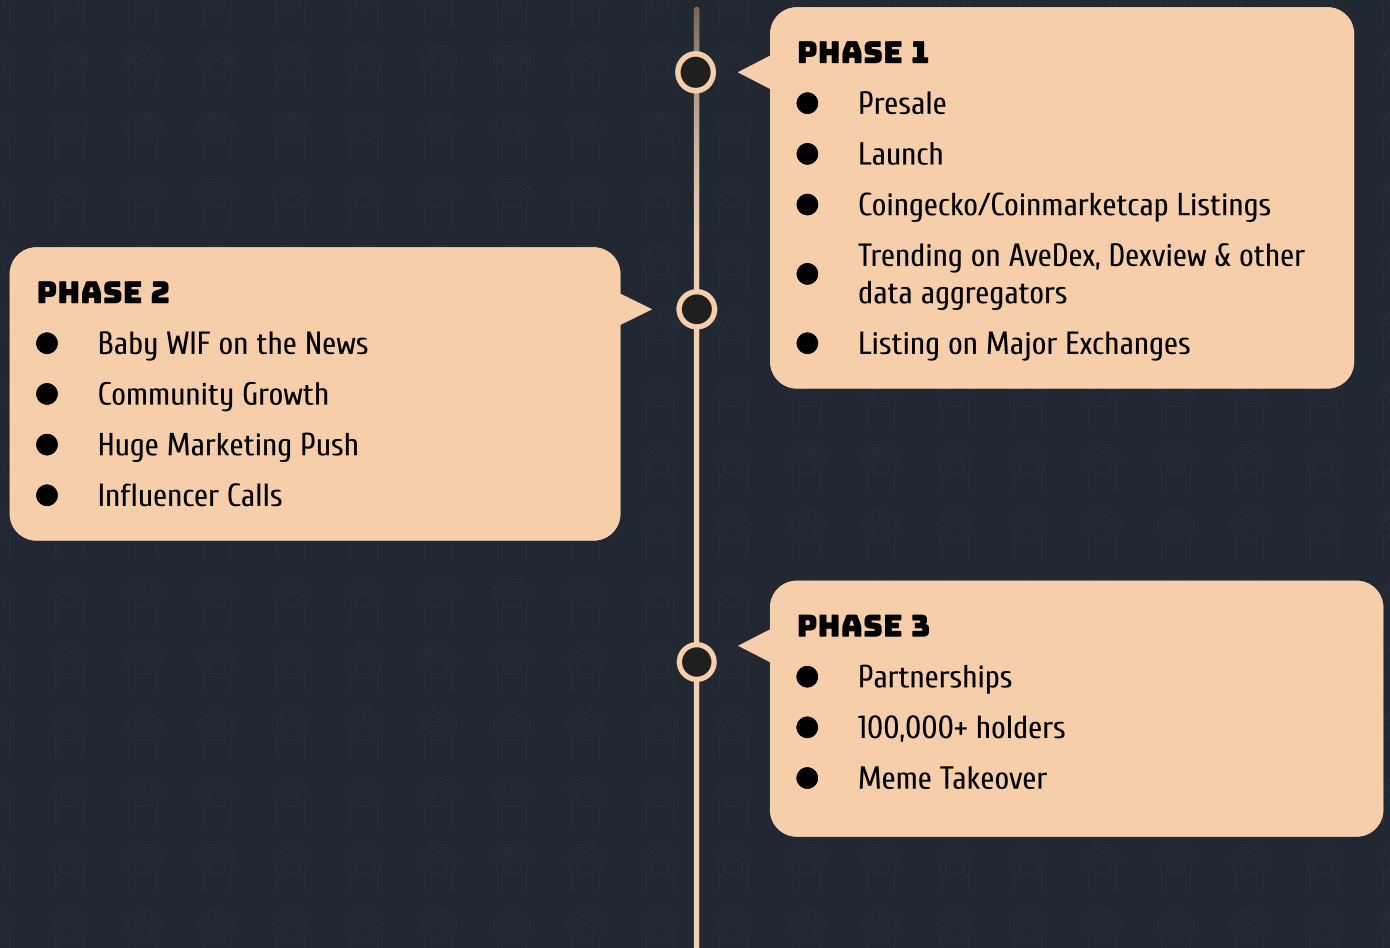

But have you seen baby Shiba Inu dogs wif a winter hat?! They are adorable!

Baby WIF (\$BIF) is a meme coin that will spread this cuteness of baby Shiba Inu with a winter hat across the entire BSC and make it the most lovable meme on the blockchain. It's the cutest meme with the strongest potential on any blockchain!

MISSION

Baby WIF (\$BIF) is building the largest collection of baby Shiba wif a hat cute memes. Not ever has there been such a library of cuteness overdose and this builds up a strong potential for the Baby WIF project.

OUR PARTNERS

We've teamed up with industry leaders to unlock the greatest meme potential ever seen

DEXView

PinkSale

AveDex

DEXTOOLS

**ANALYTIX
—AUDIT—**

BSCDaily
BSC News & Updates

PAWMAP

One paw at a time and we'll unlock the deepest of potentials.

CONCLUSION

Baby WIF will be a symbol for healthy potential as it serves cute memes across the meme space. It will be the movement that brings good tidings and real friendships to the digital culture already established in the space. It's unlocking a massive potential that is yet untapped.